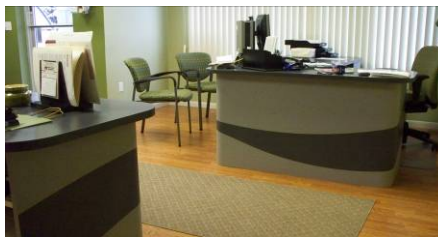

Form  
&  
Function

The Best  
of  
Both

Flexibility in Design

Imagination Takes  
Shape

**We Like to be Taken for Granite !**

Bordener™ Engineered Surfaces  
4706-B James Savage Midland MI 48642  
Tel. 888 - 4-KORLUX (456-7589)  
Fax 888 - 8-KORLUX (856-7589)