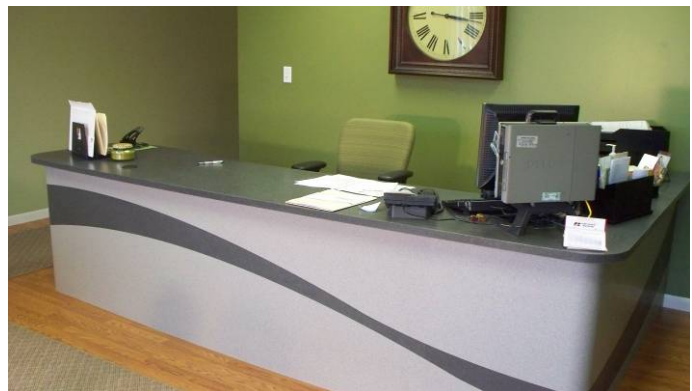

Form  
&  
Function

The Best  
of  
Both

Flexibility in Design

Imagination Takes  
Shape

**We Like to be Taken for Granite !**

Bordener™ Engineered Surfaces  
4706-B James Savage Midland MI 48642  
Tel. 888 - 4-KORLUX (456-7589)  
Fax 888 - 8-KORLUX (856-7589)